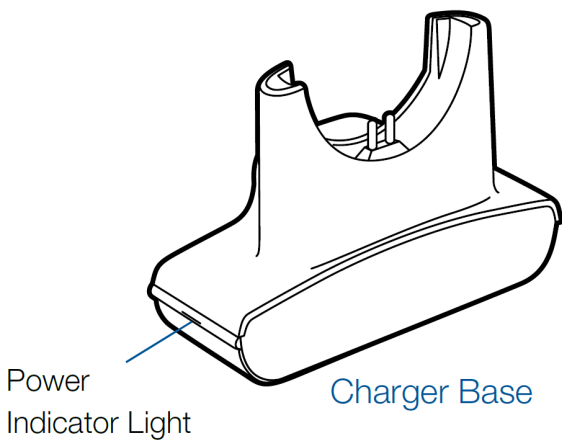

Quick User Guide

plantronics®

Plantronics Savi W410/W420

USB Wireless Headset System

Press the Call Control Button to answer or end a call.

Savi W410 is monaural. Savi W7420 is binaural.

The USB adapter light will be red when powered on and green once it has found the headset.