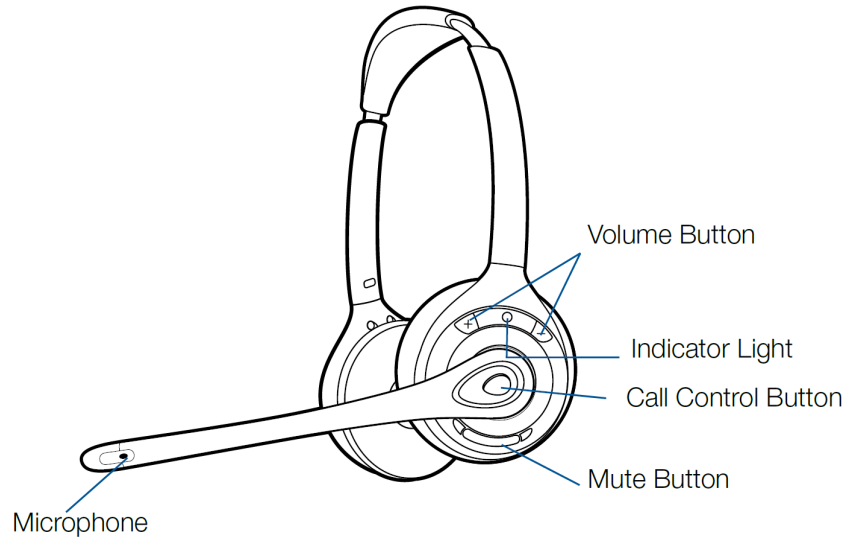

Quick User Guide

plantronics®

Plantronics Savi W410/W420

USB Wireless Headset System

Press the Call Control Button to answer or end a call.

Savi W410 is monaural. Savi W7420 is binaural.

The USB adapter light will be red when powered on and green once it has found the headset.