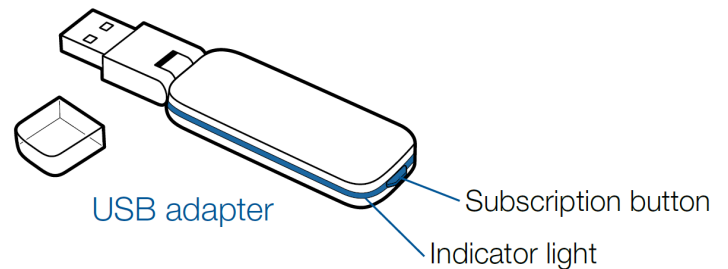

Quick User Guide

plantronics®

Plantronics Savi W410/W420

USB Wireless Headset System

Press the Call Control Button to answer or end a call.

Savi W410 is monaural. Savi W7420 is binaural.

The USB adapter light will be red when powered on and green once it has found the headset.