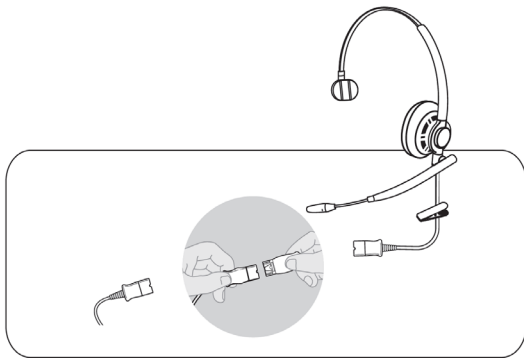

### COMPATIBLE AUDIO PROCESSORS

Call answer/end

Volume up/down

Mute/unmute

DA80

Quick disconnect

Wearable left or right

Mute/unmute