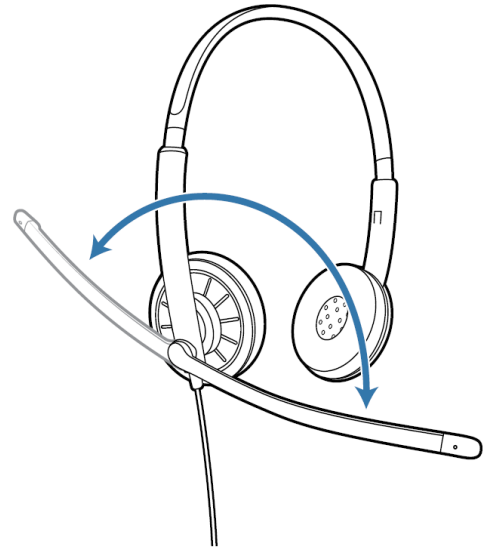

Quick User Guide

plantronics®

Plantronics Blackwire 310/320

Corded USB Headset

Blackwire 310
Monaural

Blackwire 320
Binaural

Call Control Button
(Answer/end call)

Volume Up Button