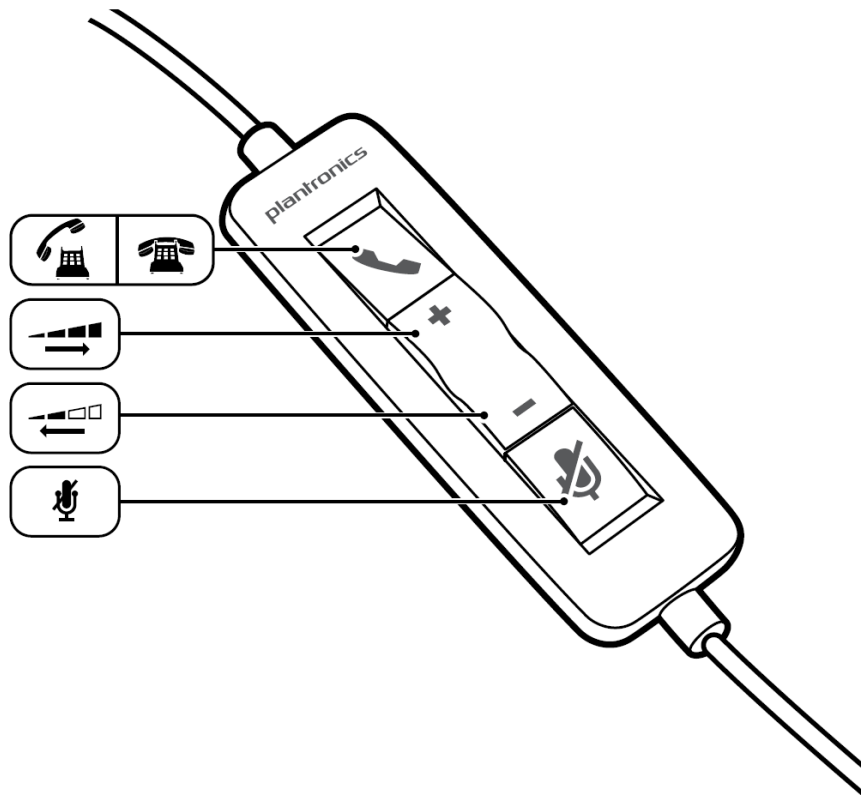

Quick User Guide

plantronics®

Plantronics Blackwire 310/320

Corded USB Headset

Blackwire 310
Monaural

Blackwire 320
Binaural

Call Control Button
(Answer/end call)

Volume Up Button

Volume Down Button

Mute Button
(Solid red when
muted)

NEED SUPPORT?

800.641.6416 *or*
CHAT ONLINE

 **unified**
communications™
.com