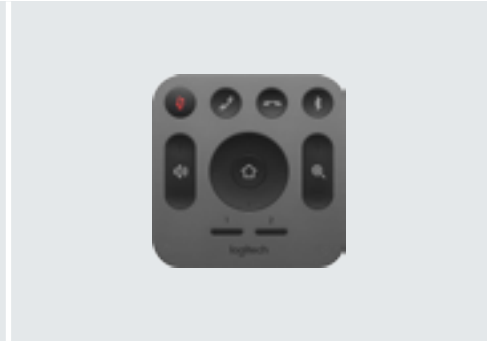

Logitech MeetUp

FEATURES & BENEFITS

Super-wide 120° field of view

Widest field of view of any Logitech video conferencing solution allows everyone in the room to be seen, even those close to the camera or seated at the edges of the room.

Ultra HD 4K image sensor

Supports multiple resolutions, including 4K (Ultra HD)¹ 1080p (Full HD) and 720p (HD) to best support the quality offered by your application and monitor.

3-microphones and custom-tuned speaker

Three broadside beamforming, omni-directional microphones with noise and echo cancellation—plus a custom-tuned speaker—are specifically optimized for small conference rooms. Mics are Microsoft® Cortana® certified for precision with voice commands with any Windows® 10 system.

Razor-sharp optics

Enhance face-to-face collaboration to the next best thing to physically being there. Advanced Logitech lens technology delivers remarkable video quality with superb resolution, speed, fluidity, color balance, and detail.

5x HD zoom

Zero in on close-ups of objects and whiteboard content with outstanding detail and clarity.

Motorized pan/tilt

Expand your field of view even further—up to 175°—to pan to the white board or view other areas of interest.

3 camera presets

Select up to three preset locations for the camera view and return to any of them with the push of a button on the remote control.

Bluetooth® wireless technology

Connect to a Bluetooth device for great-sounding audio calls.

Expansion microphone-ready

Optional expansion microphone increases conversational radius in larger huddle rooms.

All-in-one design

Compact all-in-one form factor takes up less space and minimizes cable clutter.

RF remote control

Easily operate camera pan/tilt/zoom functions during meetings.

Certified for Business

Business-grade certifications² mean you can launch your next presentation or video meeting with complete confidence.

Plug-and-play USB connectivity

Easily connects to PC, Mac® and Chrome™ devices with no additional software required.

Works with most video conferencing applications

Compatible with virtually any video conferencing software app, including the ones you already use.

Multiple mounting options

Freedom to mount MeetUp wherever it works best—tabletop, wall, or monitor—for the best possible huddle room experience.

Kensington® security slot

MeetUp is provisioned with a Kensington security slot to help secure the equipment with an anti-theft lock.

CERTIFICATIONS

Certified for Skype® for Business, Cisco Jabber™ compatible³, Windows, Mac, Microsoft Cortana certified

PRODUCT SPECIFICATIONS

MeetUp

Part #: 960-001101
Price: $899
UPC: 09785130037

MeetUp + Expansion Mic

Part#: 960-001201
Price: $1,079
UPC: 09785133267

Optional Expansion Mic

Part#: 989-000405
Price: $219
UPC: 09785131171

Optional TV Mount

Part#: 939-001498
Price: $69
UPC: 09785133250

PRODUCT DIMENSIONS + WEIGHT

Camera

400 x 104 x 85 mm
15.75 x 4.1 x 3.35"
1.04 kg / 2.3 lbs

Remote